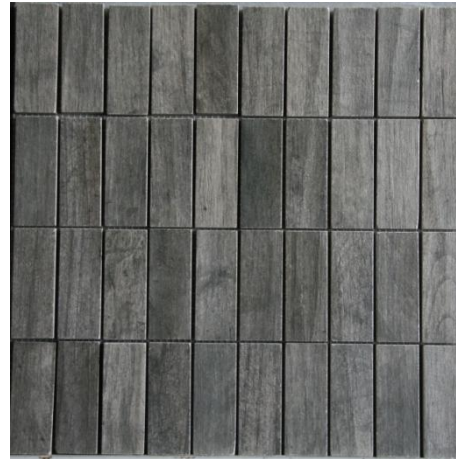

Lodge

Teak

Cedar

Maple

Ink black