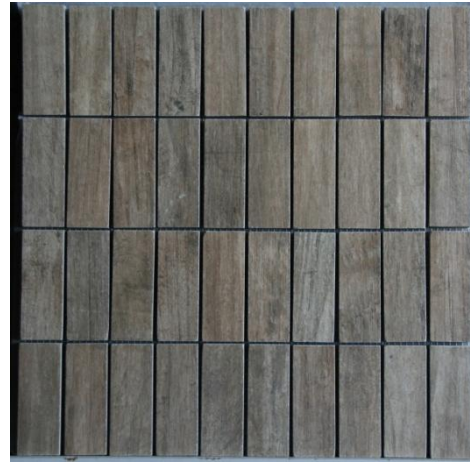

Lodge

Teak

Cedar

Maple

Ink black